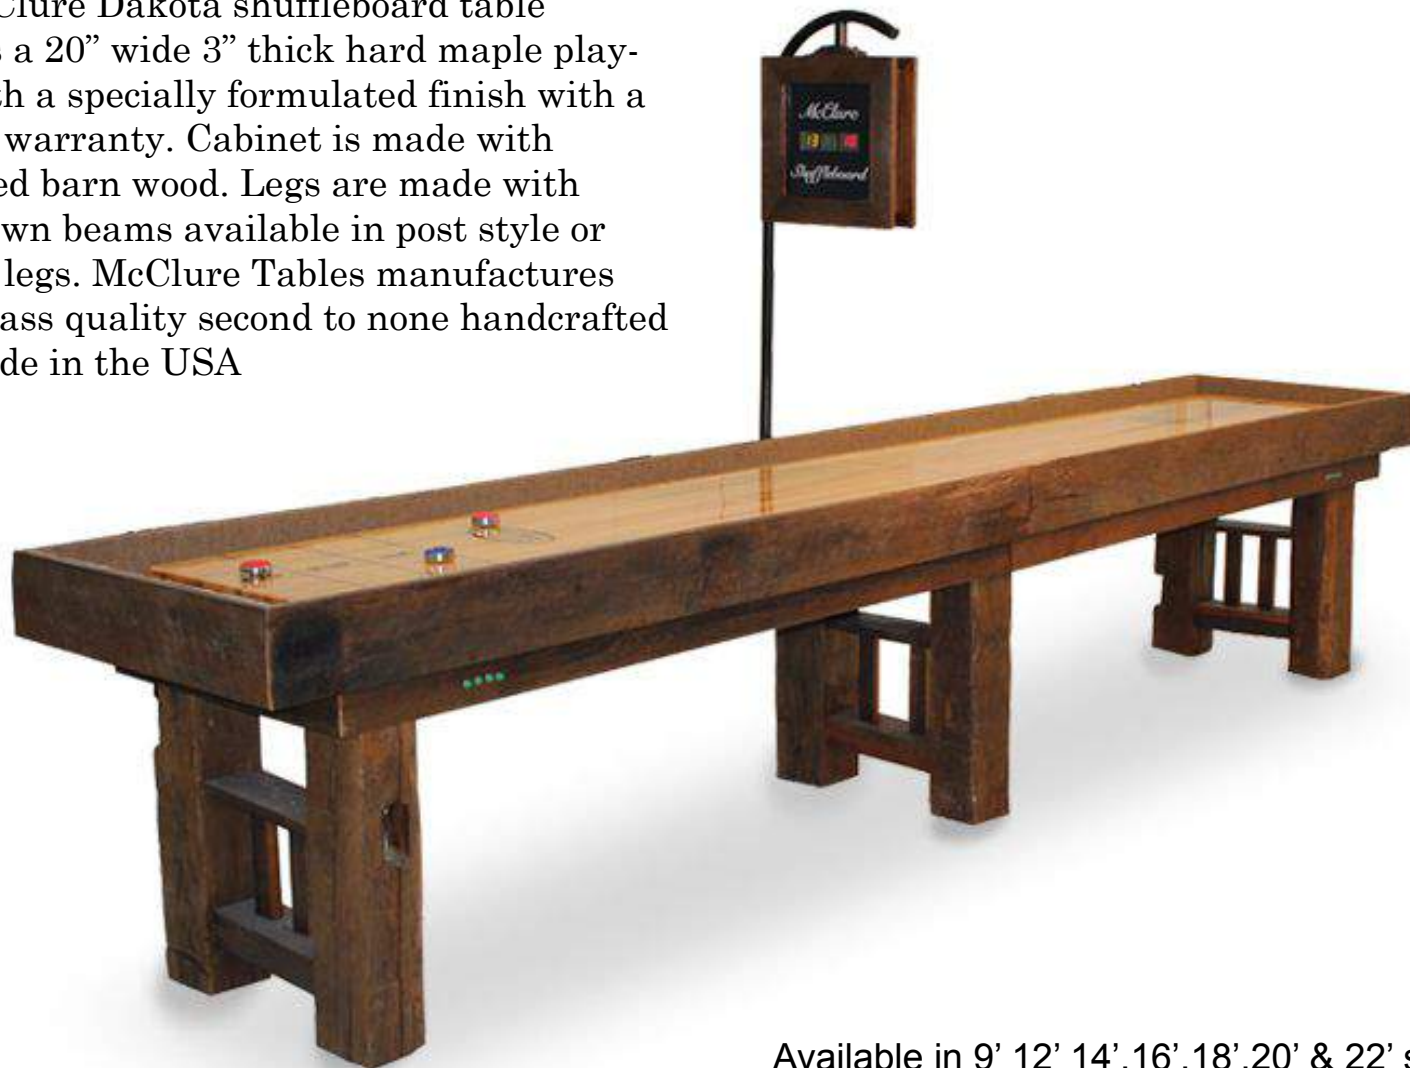

Dakota Shuffleboard Table

The McClure Dakota shuffleboard table features a 20" wide 3" thick hard maple play-field with a specially formulated finish with a lifetime warranty. Cabinet is made with reclaimed barn wood. Legs are made with hand hewn beams available in post style or mission legs. McClure Tables manufactures world-class quality second to none handcrafted with pride in the USA