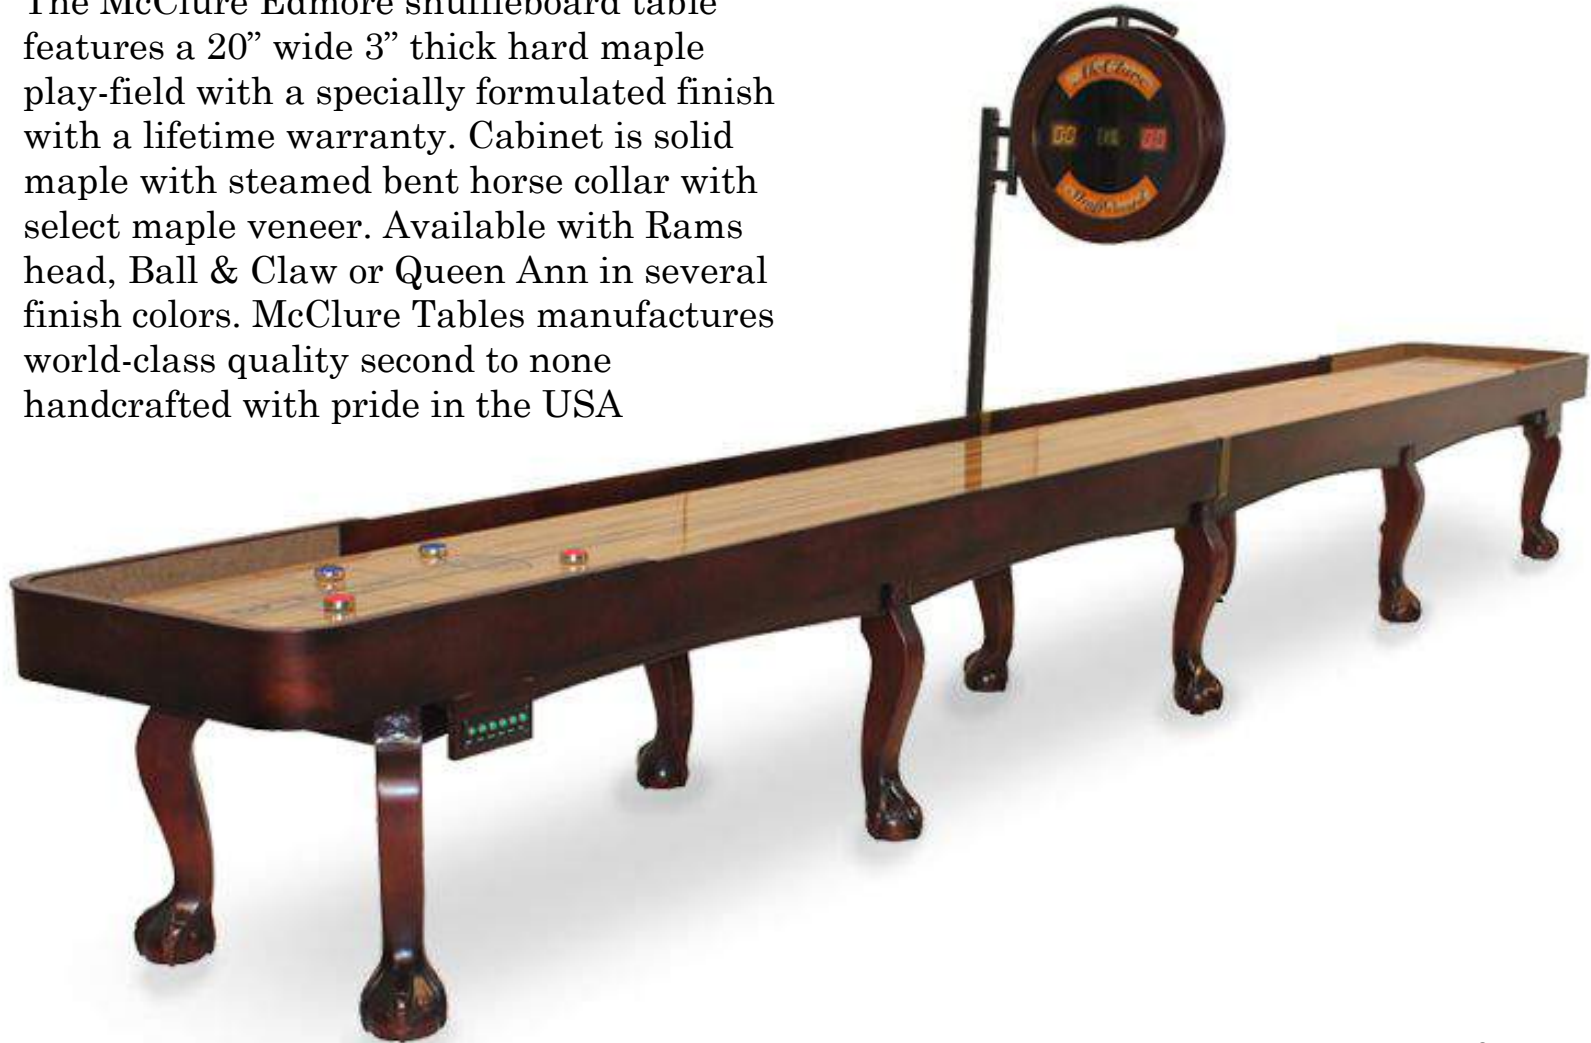

## Shuffleboard Table Edmore 22 Foot Shuffleboard Table

Edmore Shuffleboard Table  
22 foot Shuffleboard Table      \$7190  
Traditional Mahogany finish w large  
wood score unit Ball & Claw leg

## The Edmore Shuffleboard Table

The McClure Edmore shuffleboard table features a 20" wide 3" thick play-field with a specially formulated finish with a lifetime warranty. This model is shown with a steamed and bent horse collar with select maple veneer. Both the shuffleboard table play board and cabinet are made from 100% solid North American Maple and handcrafted in our Grand Rapids, Michigan facility. The cabinet is arched with a detailed rope trim and you can choose hand carved legs in Ball & Claw, Rams Head or Queen Ann style. Shuffleboard table comes complete with 8 large pucks, board sweep and 1 can of board wax. Optional electronic scoring units are available in matching finish. Select your size, finish, and accessories to customize your shuffleboard table. Boards are available in 12, 14, 16, 18, 20, and 22 foot sizes. McClure shuffleboards are built with the highest quality materials and old world craftsmanship. McClure Tables manufactures world-class quality second to none.

Options shown  
: Large wood score unit mahogany  
with remote control score buttons

*McClure*  
TABLES

## Edmore Shuffleboard Table

The McClure Edmore shuffleboard table features a 20" wide 3" thick hard maple play-field with a specially formulated finish with a lifetime warranty. Cabinet is solid maple with steamed bent horse collar with select maple veneer. Available with Rams head, Ball & Claw or Queen Ann in several finish colors. McClure Tables manufactures world-class quality second to none handcrafted with pride in the USA